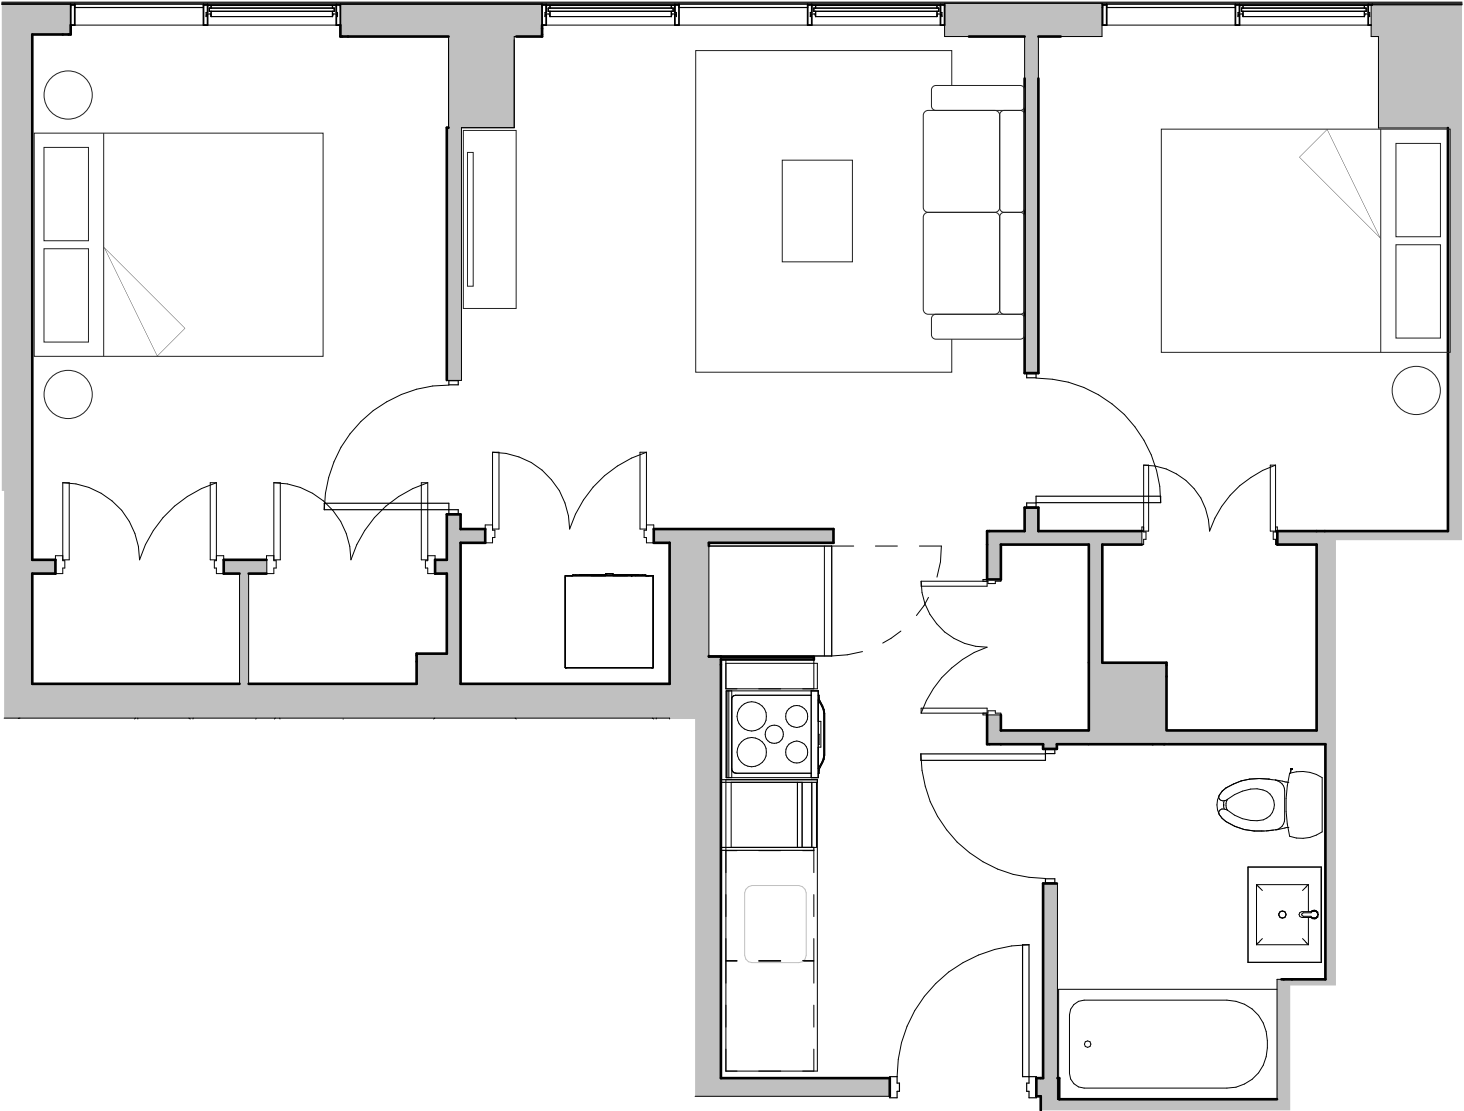

Studio

2 Bedroom
2 Bathroom
712 SQ FT

305	1005	1705
405	1105	1805
505	1205	1905
605	1305	2005
705	1405	2105
805	1505	
905	1605	

98-10 63rd Rd,
Rego Park, New York
11374

212-432-5233
www.core-nyc.com
info@core-nyc.com

All dimensions are approximate and subject to normal construction variances and tolerances. Plans and dimensions contain variations from floor to floor and are presented subject to errors, omissions, and changes without notice. The artist representation, furniture and decorations are for reference only. Equal Housing Opportunity.