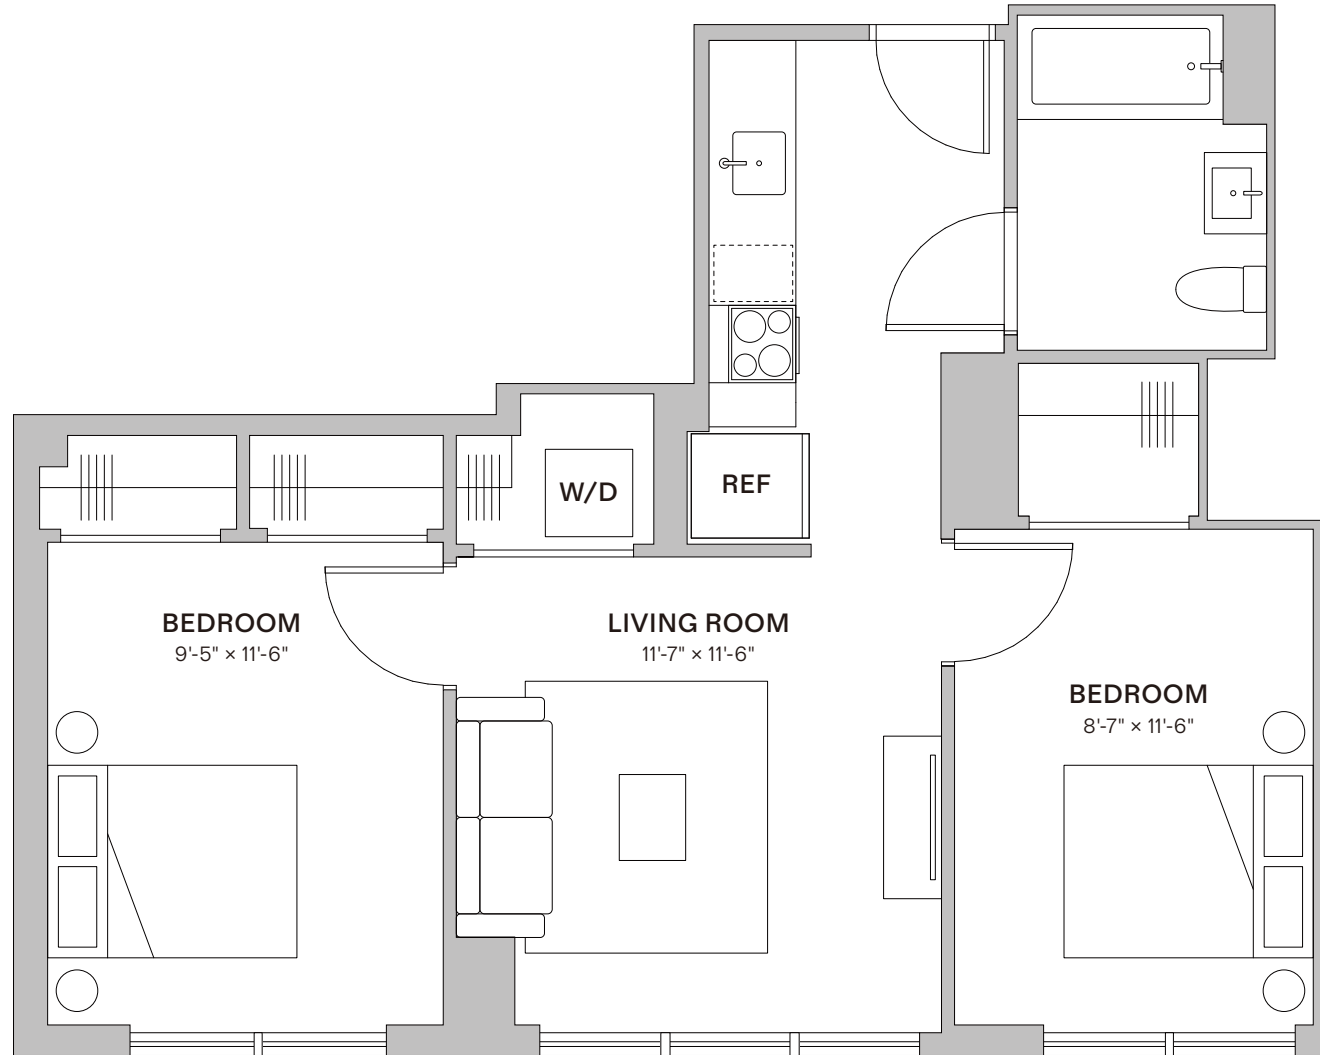

2BR/1BA

STANDARD

2 Bedroom
1 Bathroom

306	1006	1706
406	1106	1806
506	1206	1906
606	1306	2006
706	1406	2106
806	1506	
906	1606	

98-10 63rd Rd,
Rego Park, New York
11374

212-432-5233

www.core-nyc.com
info@core-nyc.com

All dimensions are approximate and subject to normal construction variances and tolerances. Plans and dimensions contain variations from floor to floor and are presented subject to errors, omissions, and changes without notice. The artist representation, furniture and decorations are for reference only. Equal Housing Opportunity.