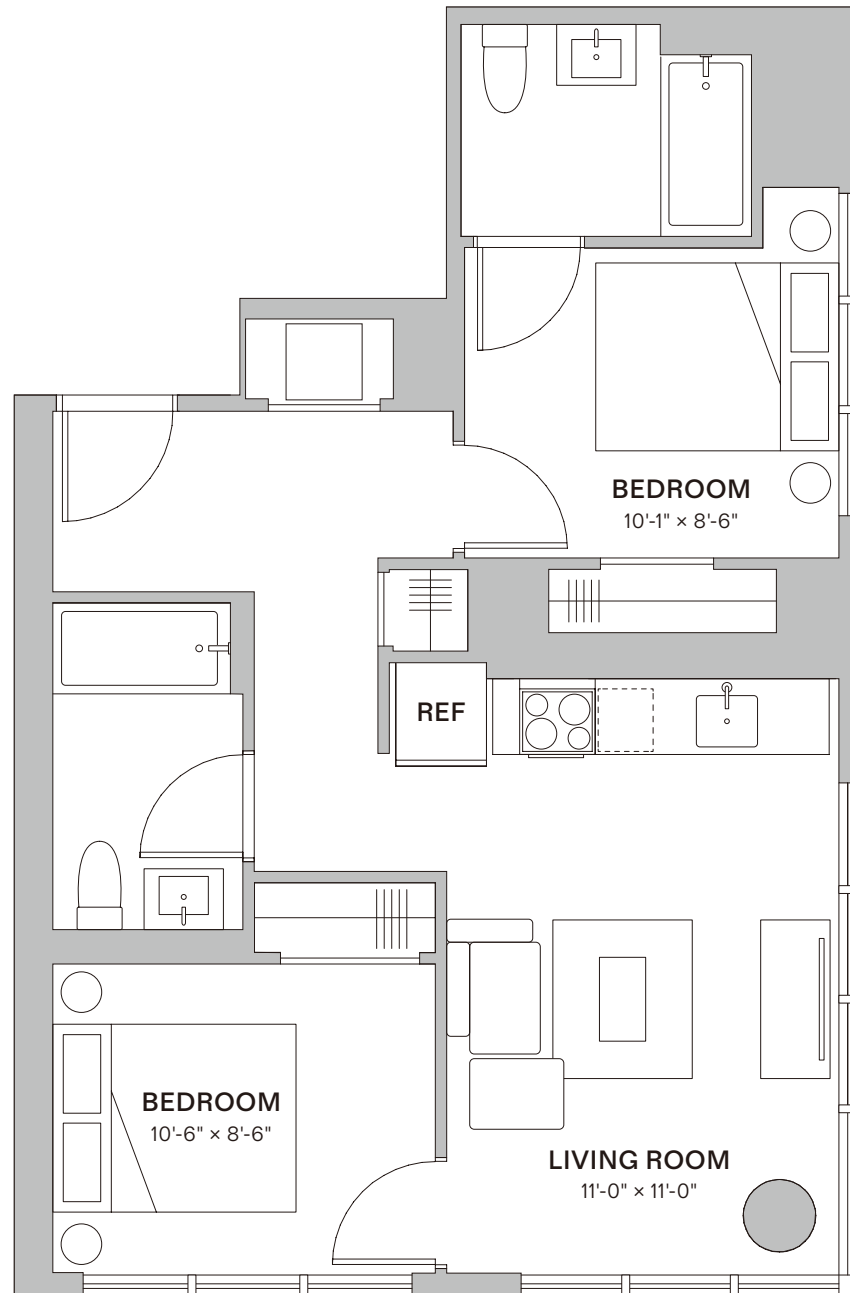

# 2BR/2BA

NWCORNER

2 Bedroom  
2 Bathroom

304	1004	1704
404	1104	1804
504	1204	1904
604	1304	2004
704	1404	2104
804	1504	
904	1604	

98-10 63rd Rd,  
Rego Park, New York  
11374

212-432-5233

[www.core-nyc.com](http://www.core-nyc.com)  
[info@core-nyc.com](mailto:info@core-nyc.com)

All dimensions are approximate and subject to normal construction variances and tolerances. Plans and dimensions contain variations from floor to floor and are presented subject to errors, omissions, and changes without notice. The artist representation, furniture and decorations are for reference only. Equal Housing Opportunity.