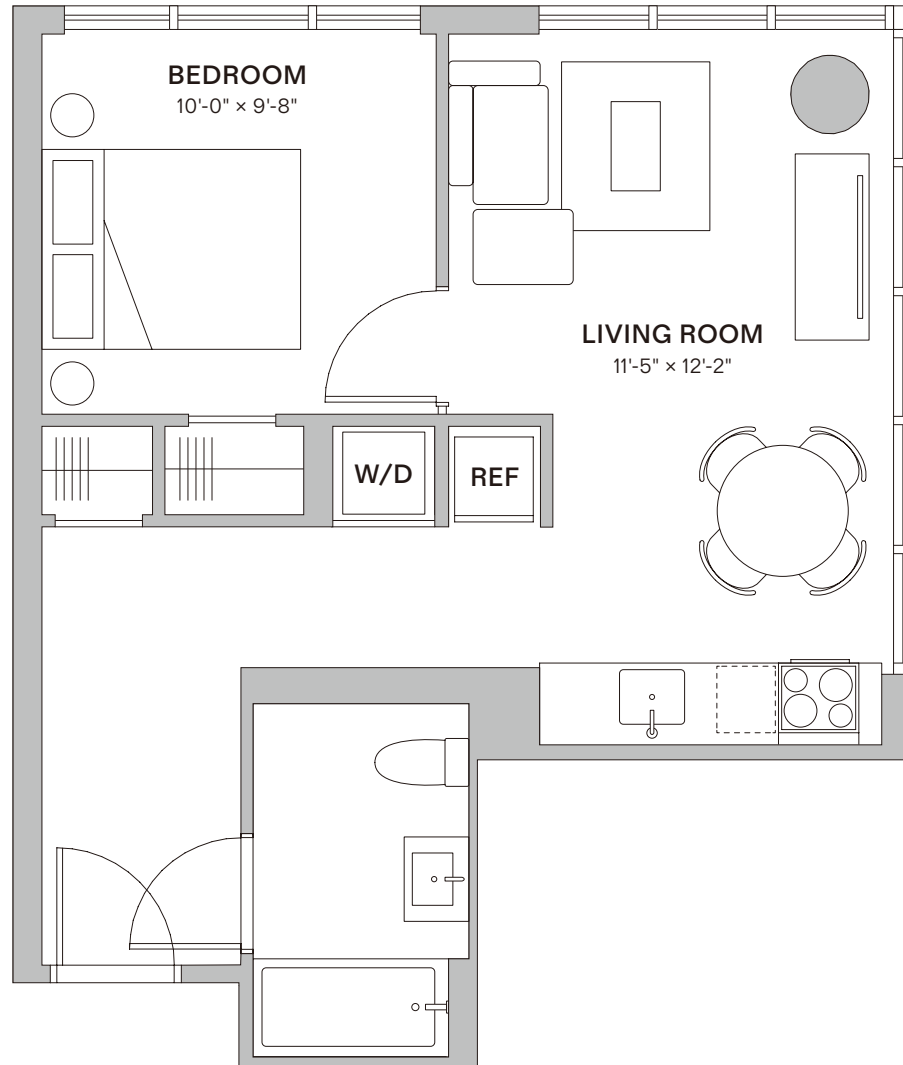

1BR/1BA

SWCORNER

1 Bedroom
1 Bathroom

303	1003	1703
403	1103	1803
503	1203	1903
603	1303	2003
703	1403	2103
803	1503	
903	1603	

98-10 63rd Rd,
Rego Park, New York
11374

212-432-5233

www.core-nyc.com
info@core-nyc.com

All dimensions are approximate and subject to normal construction variances and tolerances. Plans and dimensions contain variations from floor to floor and are presented subject to errors, omissions, and changes without notice. The artist representation, furniture and decorations are for reference only. Equal Housing Opportunity.