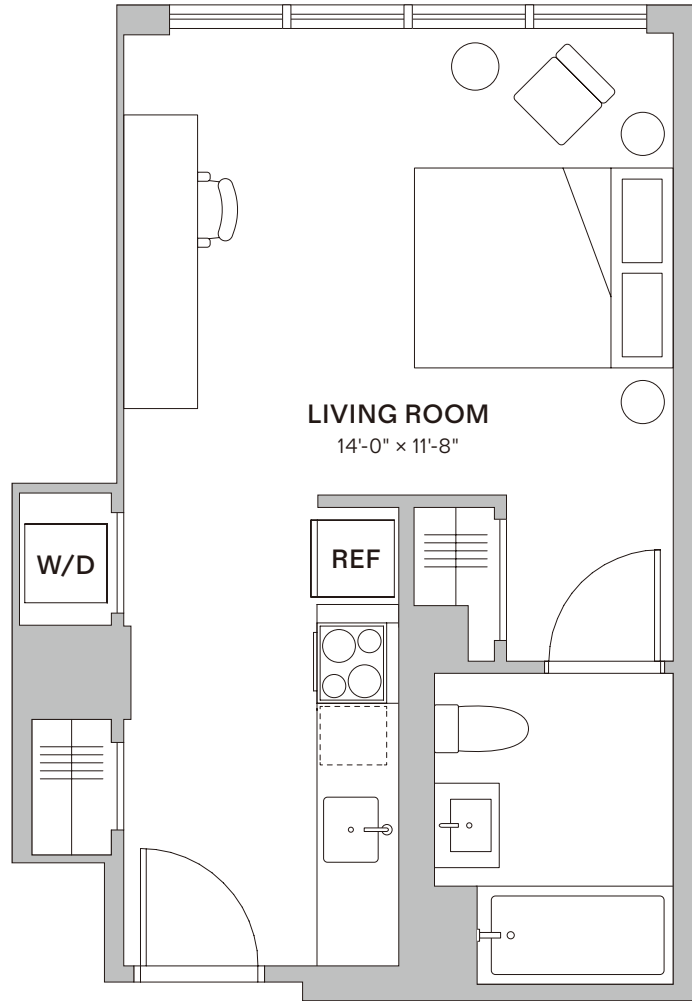

STUDIO

STANDARD

0 Bedroom
1 Bathroom

302	1002	1702
402	1102	1802
502	1202	1902
602	1302	2002
702	1402	2102
802	1502	
902	1602	

98-10 63rd Rd,
Rego Park, New York
11374

212-432-5233

www.core-nyc.com
info@core-nyc.com

All dimensions are approximate and subject to normal construction variances and tolerances. Plans and dimensions contain variations from floor to floor and are presented subject to errors, omissions, and changes without notice. The artist representation, furniture and decorations are for reference only. Equal Housing Opportunity.